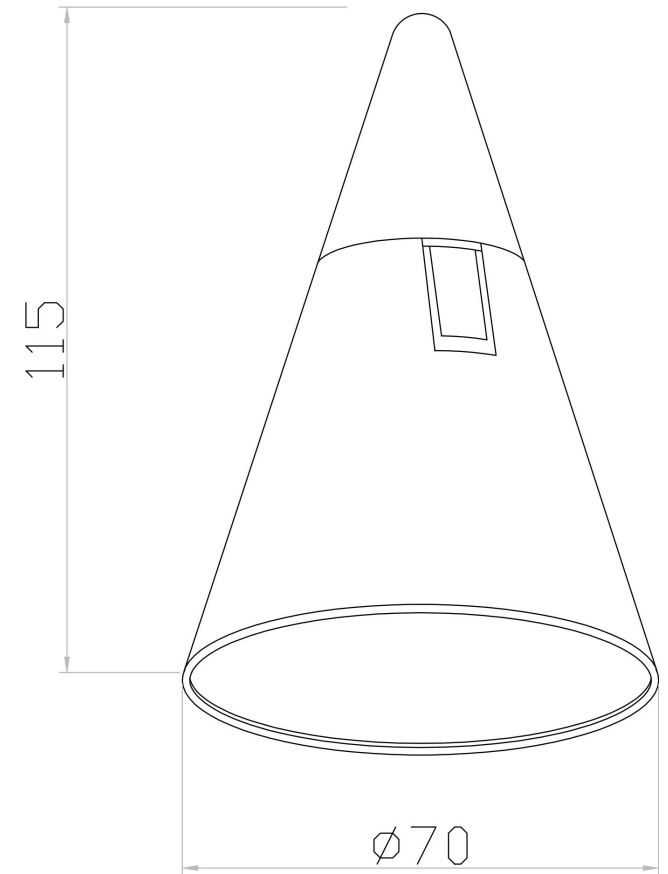

1

MAX 5W
290 Lumen

Model: TR146-1-5W3K-B-DE

Collection: Modulares

Keila
Track light

This product contains a light source of the energy efficiency class G