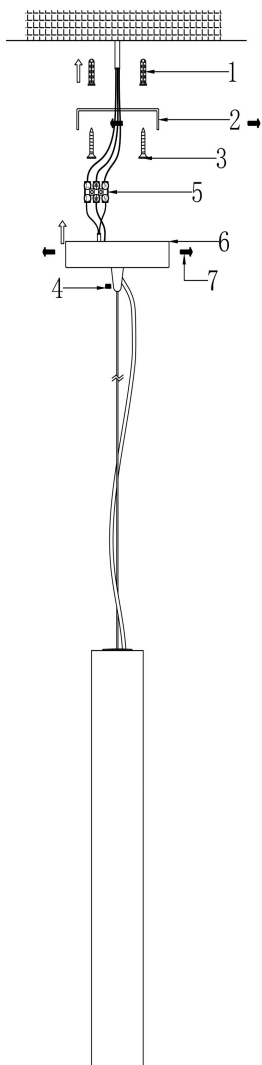

Instruction

MOD461PL-L5W3K

MAX 5W
300 Lumen

Model: MOD461PL-L5W3K

Collection: Modern

Series: Basic Texture

Pendant Lamps

This product contains a light source of the energy efficiency class G