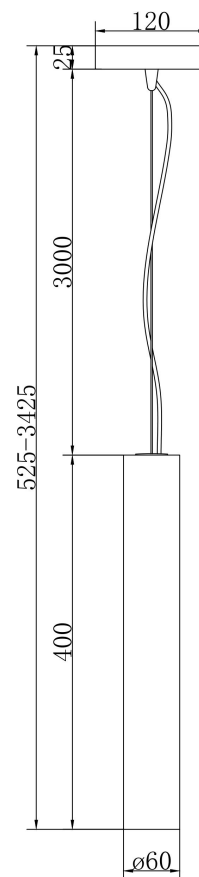

Instruction

MOD461PL-L5W3K

MAX 5W
300 Lumen

Model: MOD461PL-L5W3K

Collection: Modern

Series: Basic Texture

Pendant Lamps

This product contains a light source of the energy efficiency class G