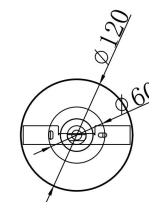

Instruction

MOD461PL-L5W3K

MAX 5W
300 Lumen

Model: MOD461PL-L5W3K

Collection: Modern

Series: Basic Texture

Pendant Lamps

This product contains a light source of the energy efficiency class G