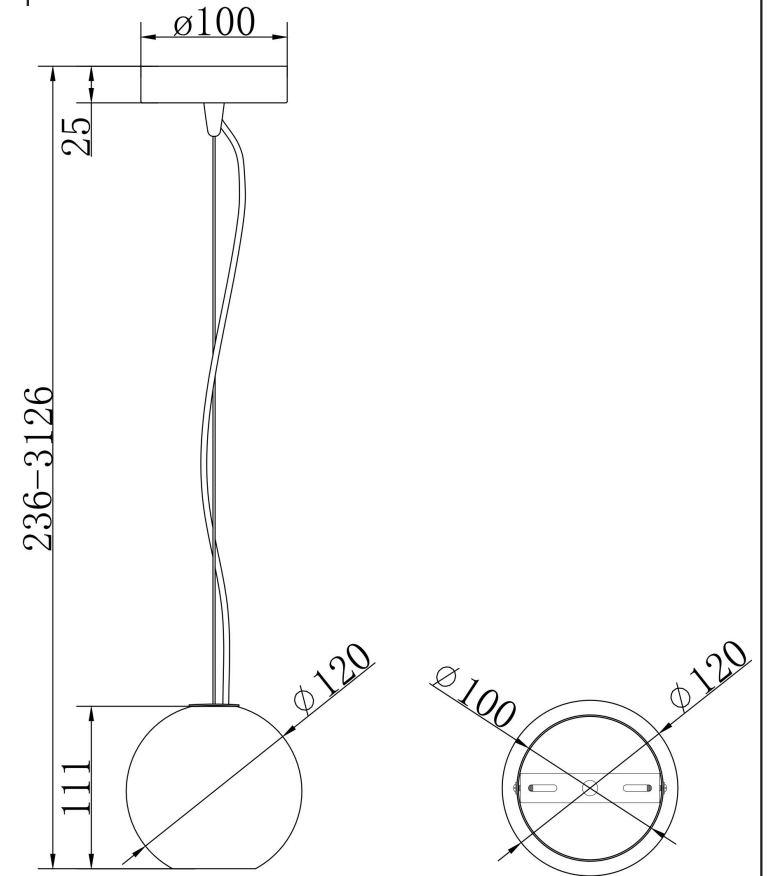

Instruction

MOD461PL-01B

Model: MOD461PL-01B
Collection: Modern
Series: Basic Texture
Pendant Lamps