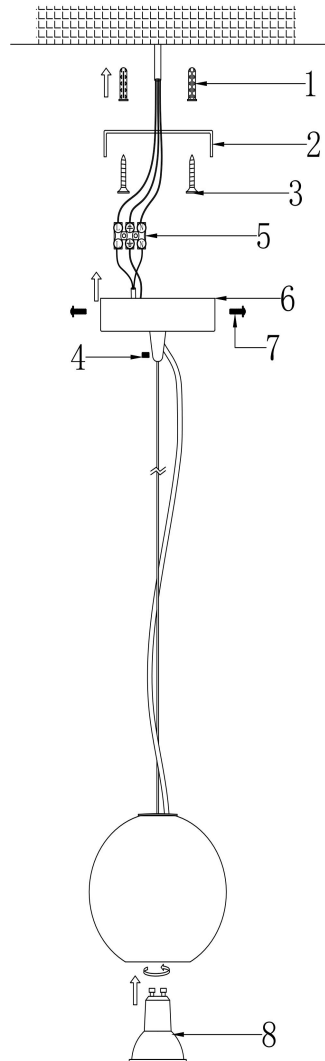

Instruction

MOD461PL-01B

Model: MOD461PL-01B
Collection: Modern
Series: Basic Texture
Pendant Lamps