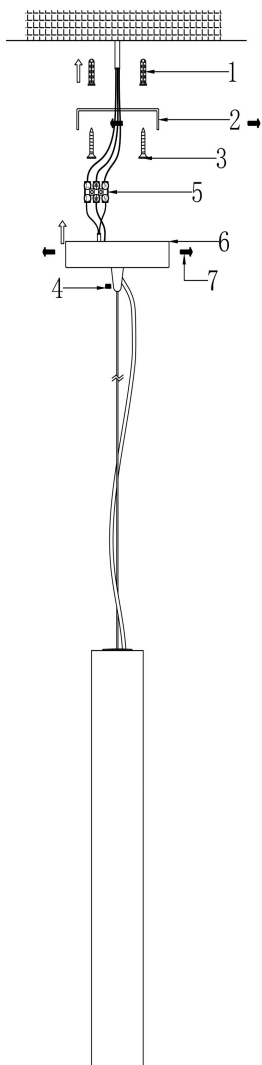

# Instruction

## MOD461PL-L5BK

MAX 5W  
413, 431, 418 Lumen

Model: MOD461PL-L5BK

Collection: Modern

Series: Basic Texture

Pendant Lamps

This product contains a light source of the energy efficiency class F