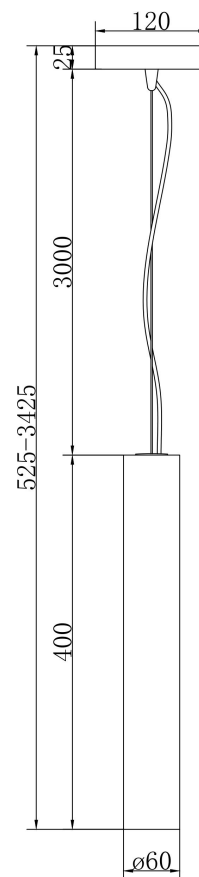

## MOD461PL-L5BK

MAX 5W  
413, 431, 418 Lumen

Model: MOD461PL-L5BK

Collection: Modern

Series: Basic Texture

Pendant Lamps

This product contains a light source of the energy efficiency class F