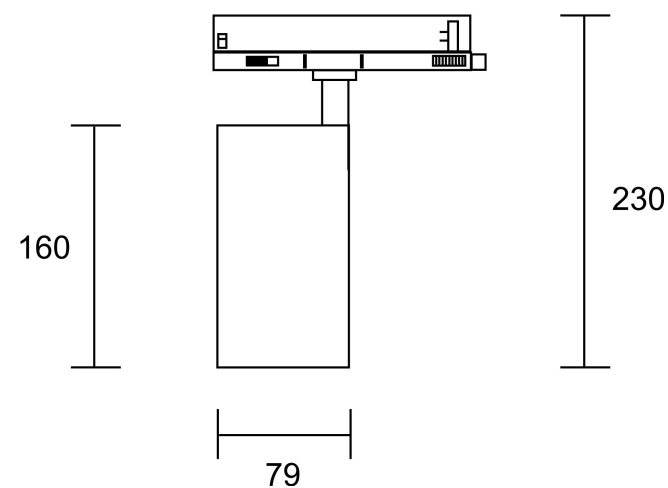

C C.W W

C- 2700K
C.W- 4000K
W- 5000K

1 | 2 | 3

MAX 30W
2 250 Lumen

Model: TR251-30W2.7-5K-W

Collection: Dreiphasen-

Vuoro Pro
Track light

This product contains a light source of the energy efficiency class G