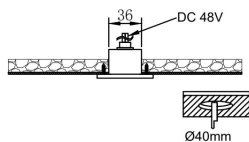

CA050-TRS-FW-B

CA050-TFW-B

CA050-CCS-B

CA050-EDC-B

CA050-GMH-B

MAX 13W  
960 Lumen

Model: C152PL-13W3K-B  
Collection: Beleuchtungssystem  
Focus LED  
Recessed