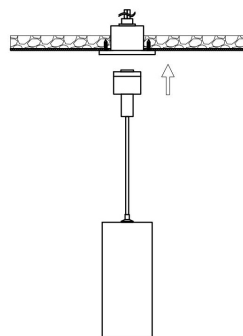

CA050-TRS-FW-B

CA050-TFW-B

CA050-CCS-B

CA050-EDC-B

CA050-GMH-B

MAX 13W  
960 Lumen

Model: C152PL-13W3K-B  
Collection: Beleuchtungssystem  
Focus LED  
Recessed