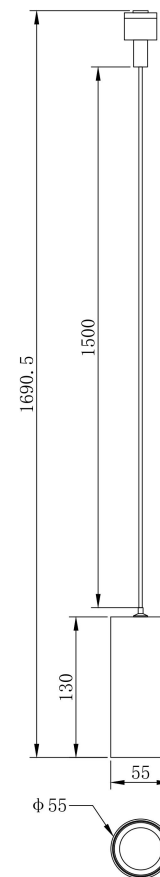

CA050-TRS-FW-B

CA050-TFW-B

CA050-CCS-B

CA050-EDC-B

CA050-GMH-B

MAX 13W  
960 Lumen

Model: C152PL-13W3K-B  
Collection: Beleuchtungssystem  
Focus LED  
Recessed