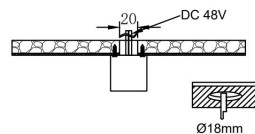

CA050-TRS-FW-B

CA050-TFW-B

CA050-CCS-B

CA050-EDC-B

CA050-GMH-B

MAX 13W  
960 Lumen

Model: C152PL-13W3K-B  
Collection: Beleuchtungssystem  
Focus LED  
Recessed