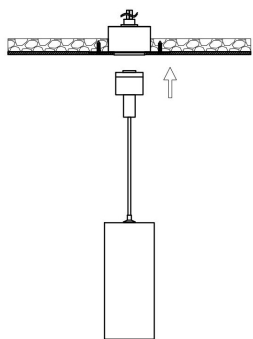

CA050-TRS-FW-B

CA050-TFW-B

CA050-CCS-B

CA050-EDC-B

CA050-GMH-B

MAX 13W  
960 Lumen

Model: C152PL-13W3K-B  
Collection: Beleuchtungssystem  
Focus LED  
Recessed