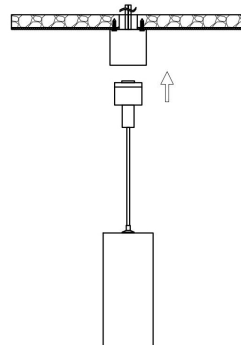

CA050-TRS-FW-B

CA050-TFW-B

CA050-CCS-B

CA050-EDC-B

CA050-GMH-B

MAX 13W  
960 Lumen

Model: C152PL-13W3K-B  
Collection: Beleuchtungssystem  
Focus LED  
Recessed