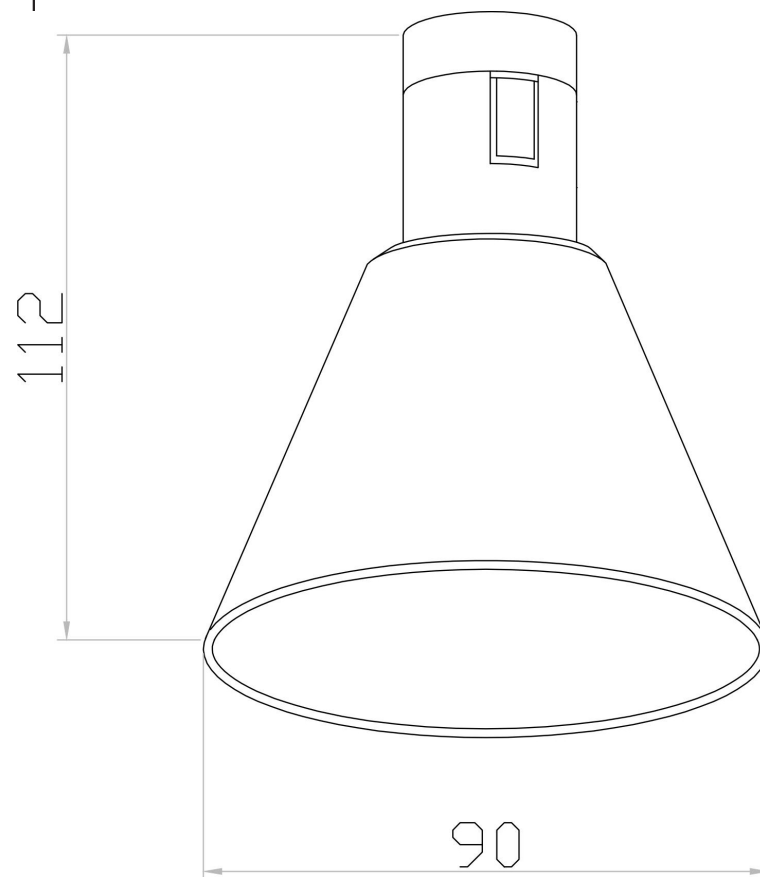

①

MAX 3W
50 Lumen

Model: TR147-1-3W3K-B-DE

Collection: Modulares

 Bianca
Track light

This product contains a light source of the energy efficiency class G