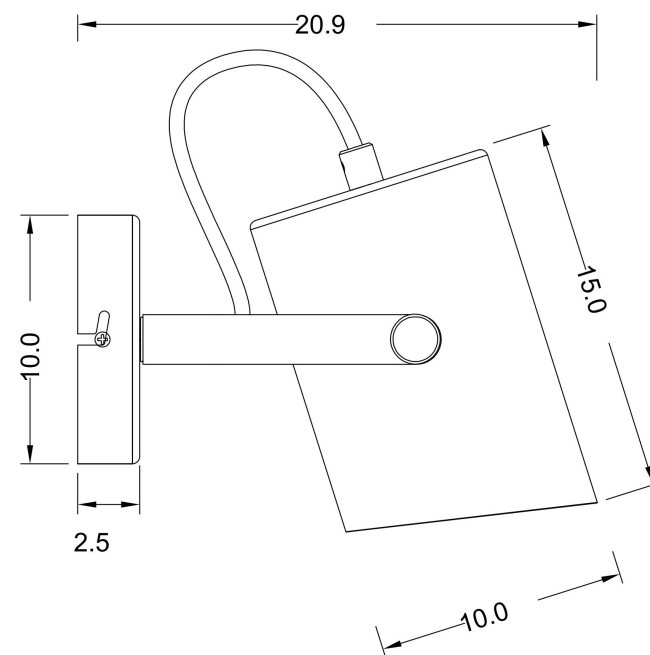

OFF

1

7

ON

8

1xE27 60W

Model: MOD079WL-01BBS

Collection: Modern

Series: Elori

Wall Lamps