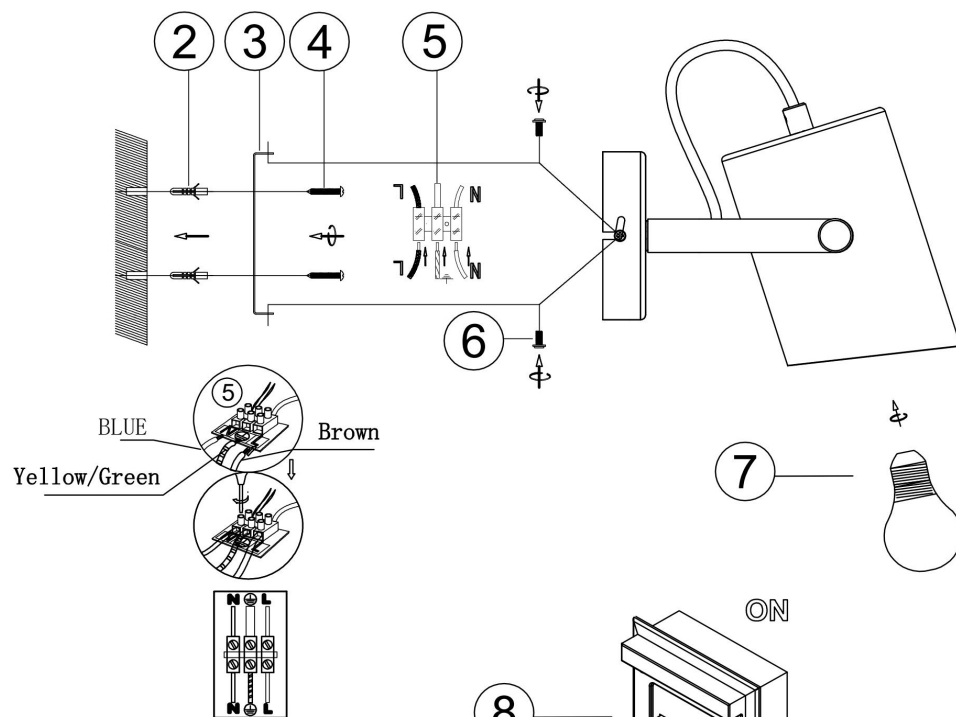

OFF

1

7

ON

8

1xE27 60W

Model: MOD079WL-01BBS

Collection: Modern

Series: Elori

Wall Lamps