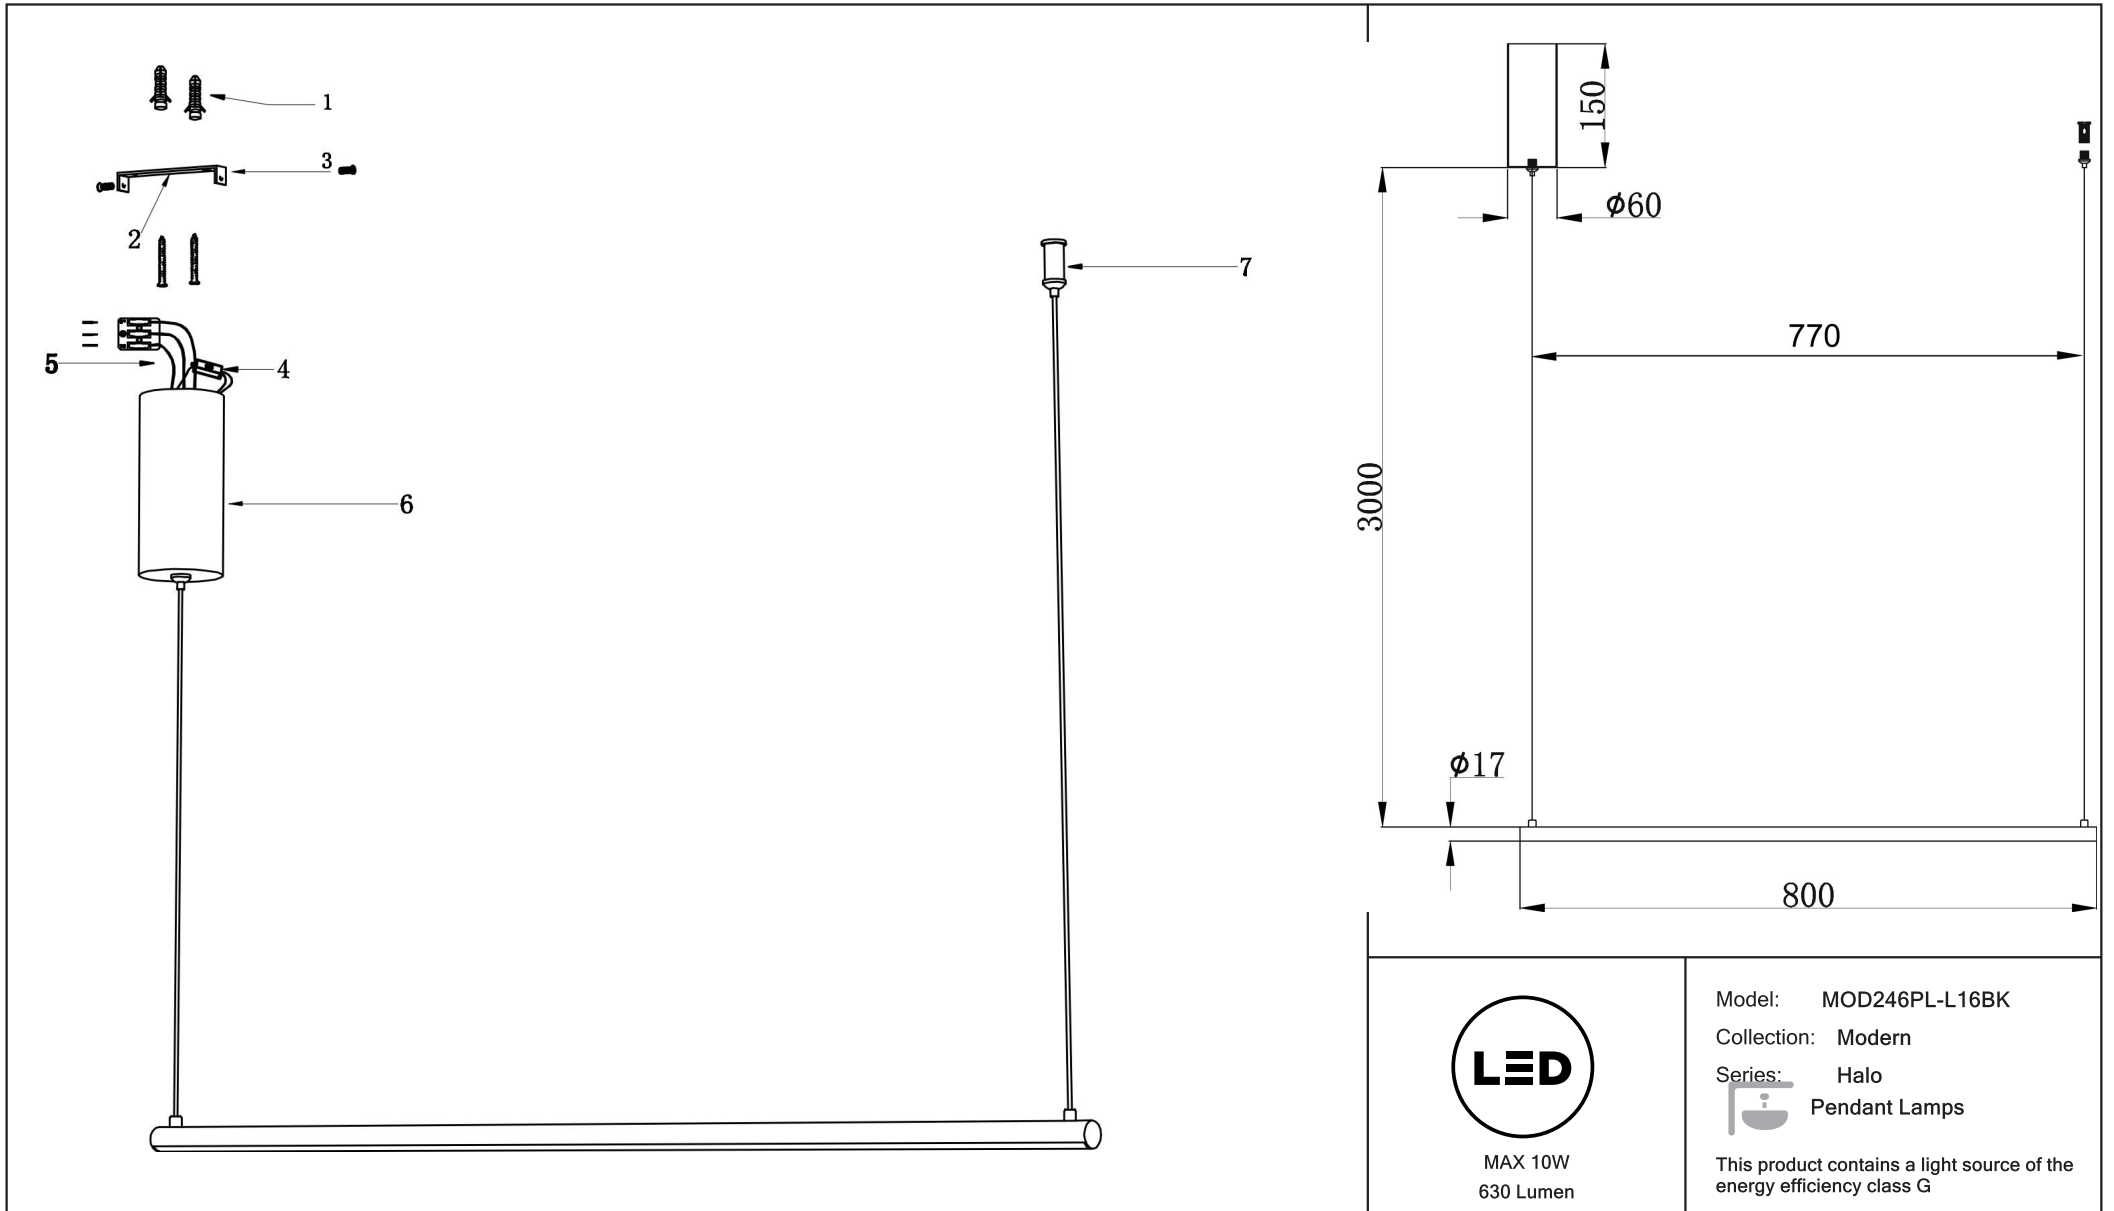

Instruction

MOD246PL-L16BK

MAX 10W
630 Lumen

Model: MOD246PL-L16BK

Collection: Modern

Series: Halo

Pendant Lamps

This product contains a light source of the energy efficiency class G