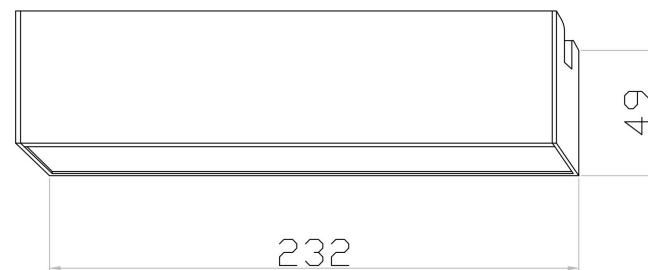

①

MAX 12W  
460 Lumen

Model: TR151-1-12W3K-B-DE

Collection: Modulares

 Basis  
Track light

This product contains a light source of the energy efficiency class G