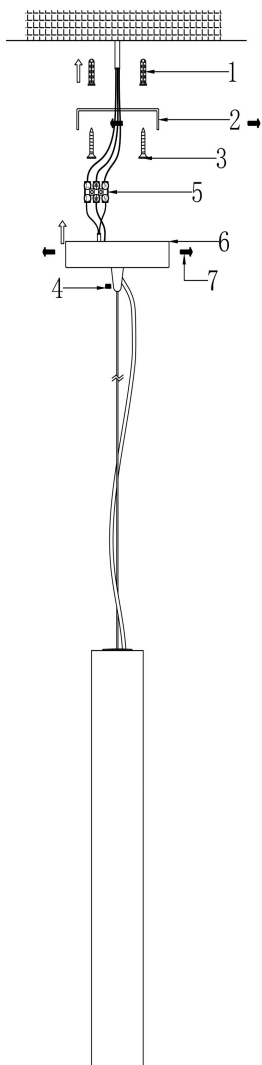

Instruction

MOD461PL-L5BGK

MAX 5W
360, 439, 395 Lumen

Model: MOD461PL-L5BGK

Collection: Modern

Series: Basic Texture

Pendant Lamps

This product contains a light source of the energy efficiency class F