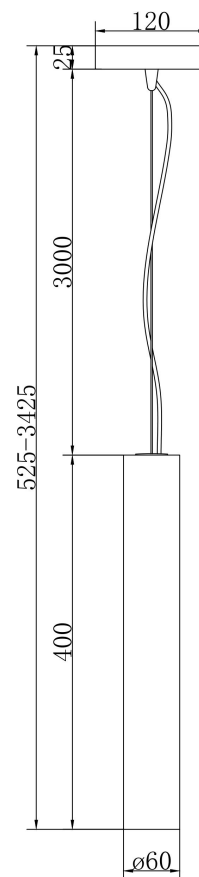

Instruction

MOD461PL-L5BGK

MAX 5W
360, 439, 395 Lumen

Model: MOD461PL-L5BGK

Collection: Modern

Series: Basic Texture

Pendant Lamps

This product contains a light source of the energy efficiency class F