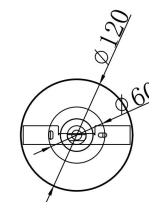

Instruction

MOD461PL-L5BGK

MAX 5W
360, 439, 395 Lumen

Model: MOD461PL-L5BGK

Collection: Modern

Series: Basic Texture

Pendant Lamps

This product contains a light source of the energy efficiency class F