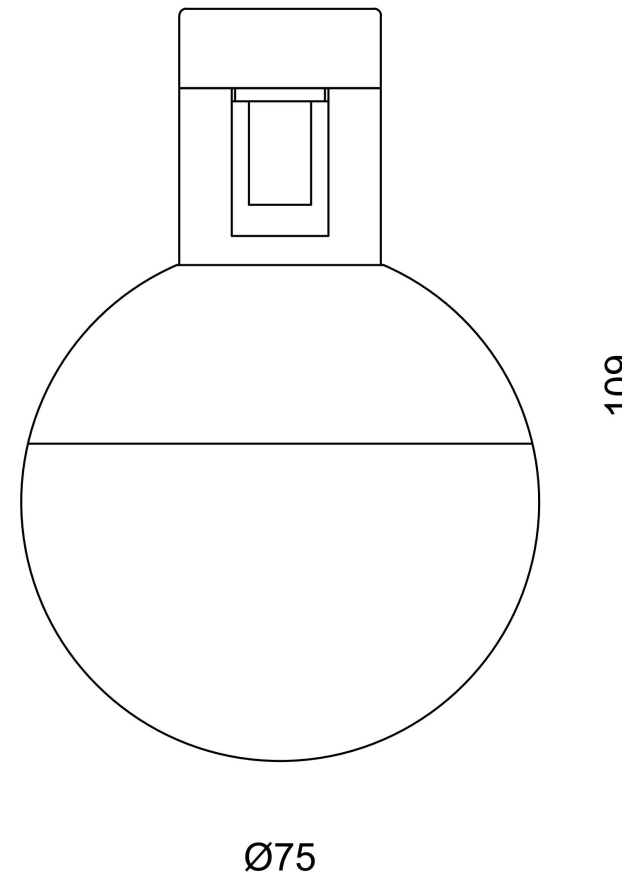

1

MAX 5W
300 Lumen

Model: TR149-1-5W3K-B-DE

Collection: Modulares

Luna
Track light

This product contains a light source of the energy efficiency class G