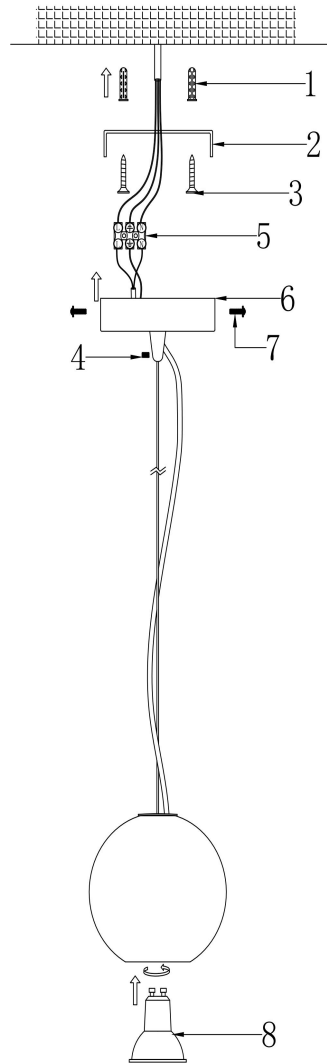

# Instruction

MOD461PL-01BG

Model: MOD461PL-01BG  
Collection: Modern  
Series: Basic Texture  
Pendant Lamps