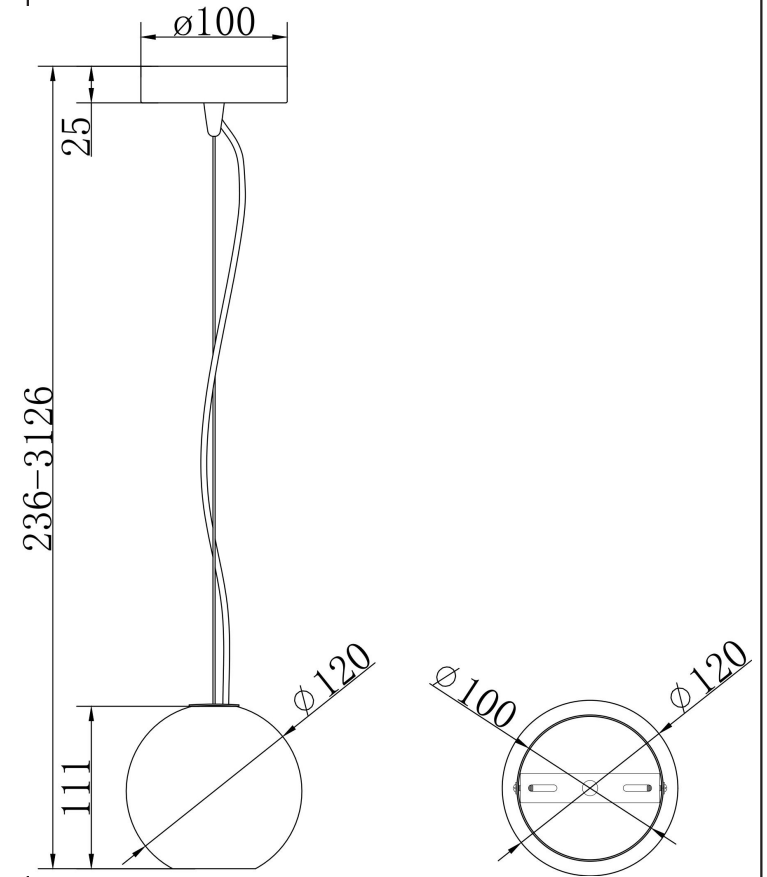

# Instruction

MOD461PL-01BG

Model: MOD461PL-01BG  
Collection: Modern  
Series: Basic Texture  
Pendant Lamps