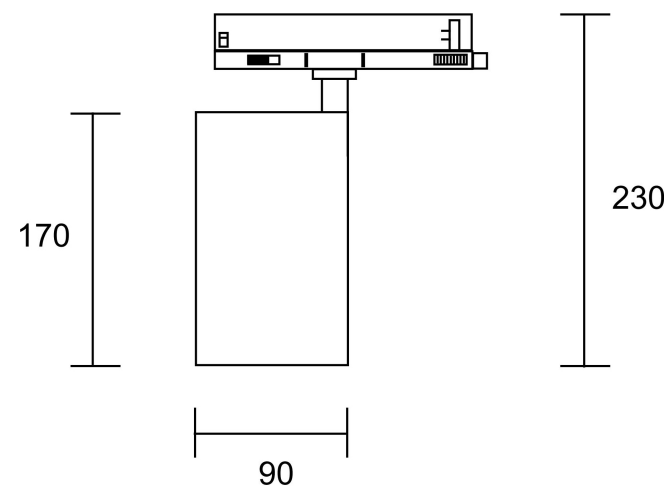

C C.W W

C- 2700K
C.W- 4000K
W- 5000K

1 | 2 | 3

MAX 40W
3 000 Lumen

Model: TR251-40W2.7-5K-B

Collection: Dreiphasen-

Vuoro Pro
Track light

This product contains a light source of the energy efficiency class G