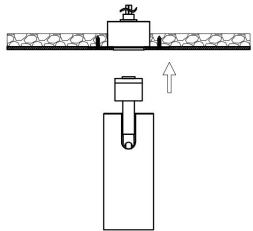

CA050-TRS-FW-B

CA050-TFW-B

CA050-CCS-B

CA050-EDC-B

CA050-GMH-B

MAX 13W
950 Lumen

Model: C150CL-13W3K-B
Collection: Beleuchtungssystem
Focus LED
Recessed