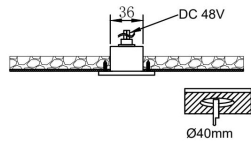

CA050-TRS-FW-B

CA050-TFW-B

CA050-CCS-B

CA050-EDC-B

CA050-GMH-B

MAX 13W
950 Lumen

Model: C150CL-13W3K-B
Collection: Beleuchtungssystem
Focus LED
Recessed