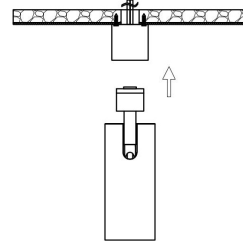

CA050-TRS-FW-B

CA050-TFW-B

CA050-CCS-B

CA050-EDC-B

CA050-GMH-B

MAX 13W
950 Lumen

Model: C150CL-13W3K-B
Collection: Beleuchtungssystem
Focus LED
Recessed