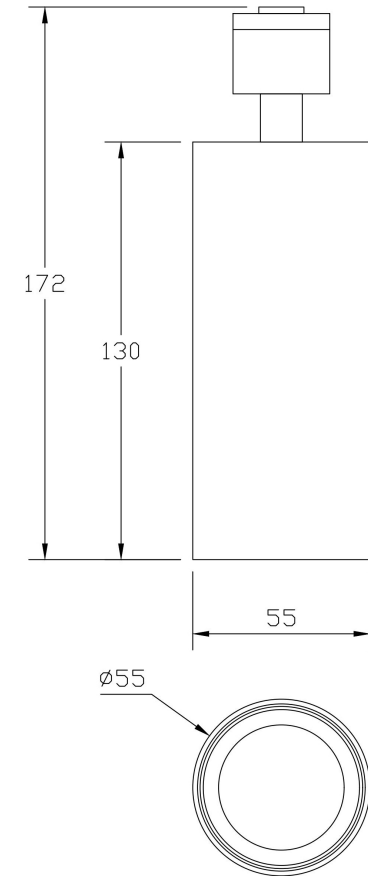

CA050-TRS-FW-B

CA050-TFW-B

CA050-CCS-B

CA050-EDC-B

CA050-GMH-B

MAX 13W
950 Lumen

Model: C150CL-13W3K-B
Collection: Beleuchtungssystem
Focus LED
Recessed