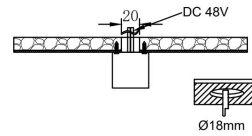

CA050-TRS-FW-B

CA050-TFW-B

CA050-CCS-B

CA050-EDC-B

CA050-GMH-B

MAX 13W
950 Lumen

Model: C150CL-13W3K-B
Collection: Beleuchtungssystem
Focus LED
Recessed