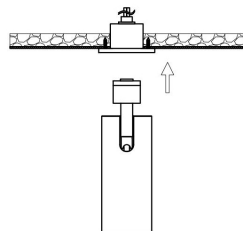

CA050-TRS-FW-B

CA050-TFW-B

CA050-CCS-B

CA050-EDC-B

CA050-GMH-B

MAX 13W
950 Lumen

Model: C150CL-13W3K-B
Collection: Beleuchtungssystem
Focus LED
Recessed