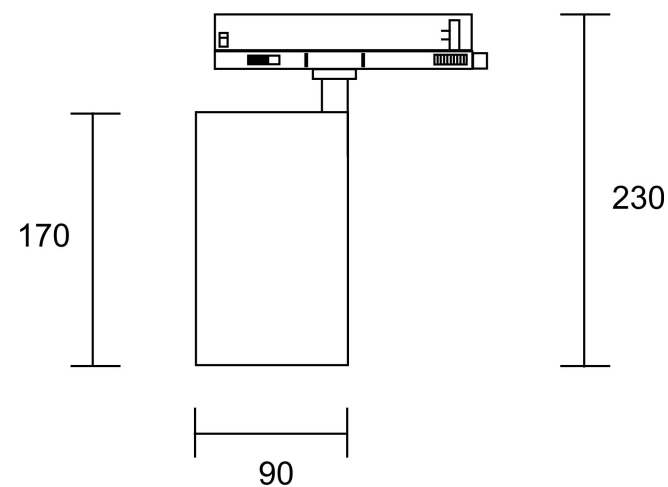

C C.W W

C- 2700K
C.W- 4000K
W- 5000K

1 2 3

MAX 40W
3 000 Lumen

Model: TR251-40W2.7-5K-W

Collection: Dreiphasen-

Vuoro Pro
Track light

This product contains a light source of the energy efficiency class G