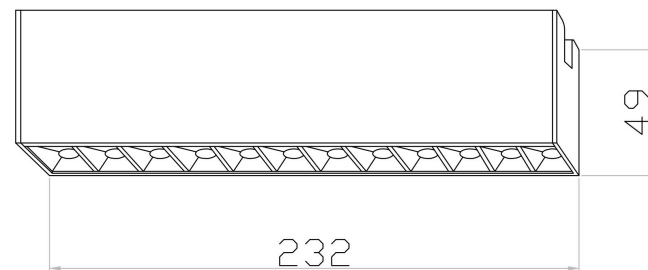

①

MAX 12W
580 Lumen

Model: TR150-1-12W3K-M-B-

Collection: Modulares

Points
Track light

This product contains a light source of the energy efficiency class G