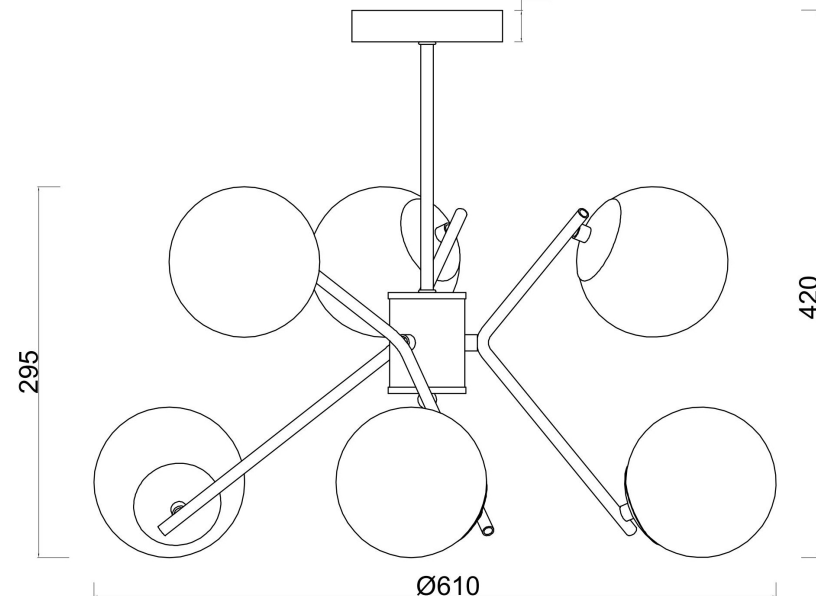

A: Cognac Glass  
B: Smoke Glass  
C: Blue Glass

Model: MOD139PL-06CH  
Collection: Modern  
Series: Nancy  
Pendant Lamps