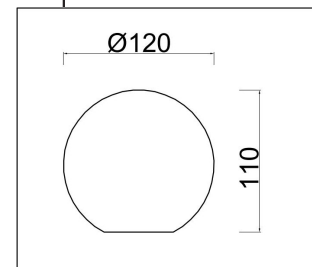

A: Cognac Glass  
B: Smoke Glass  
C: Blue Glass

Model: MOD139PL-06CH  
Collection: Modern  
Series: Nancy  
Pendant Lamps