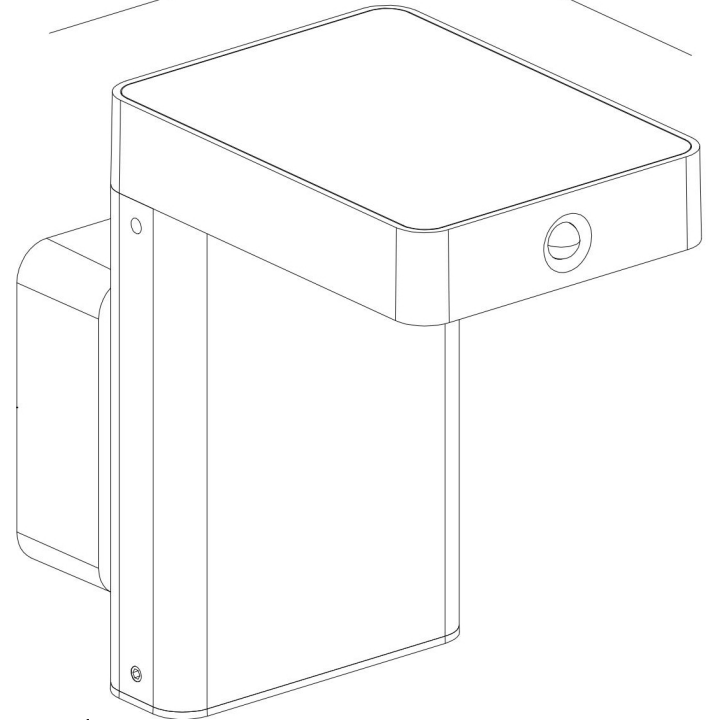

100 178

168

MAX 2W
90 Lumen

Model: O140WL-L2BK

Collection: Außen

 Nordis
Recessed

This product contains a light source of the energy efficiency class G