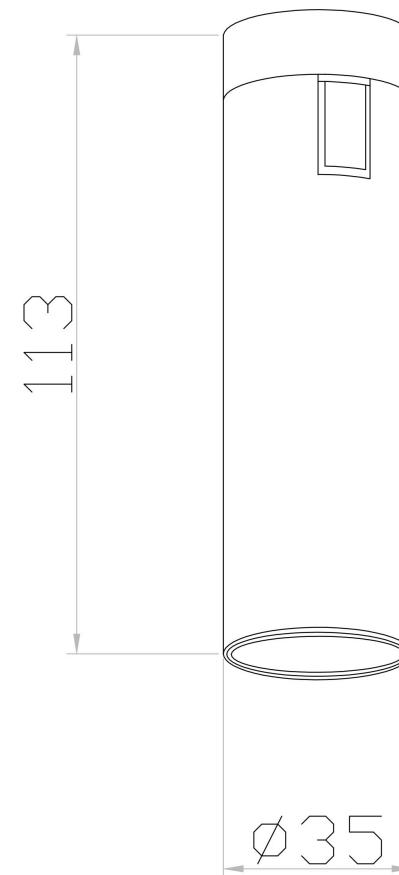

①

MAX 5W  
200 Lumen

Model: TR143-1-5W3K-W-B-DE

Collection: Modulares

 Focus Led  
Track light

This product contains a light source of the energy efficiency class G