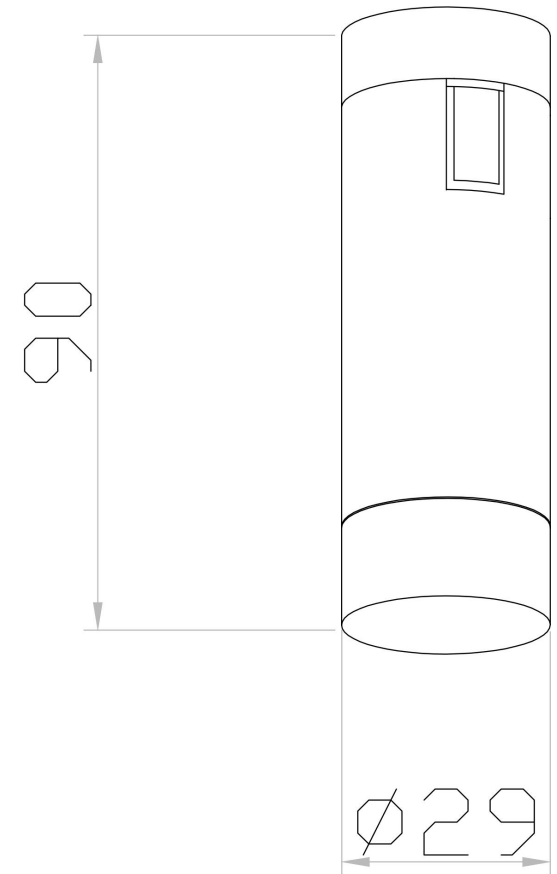

1

MAX 3W  
90 Lumen

Model: TR145-1-3W3K-W-B-DE

Collection: Modulares

Skim  
Track light

This product contains a light source of the  
energy efficiency class G