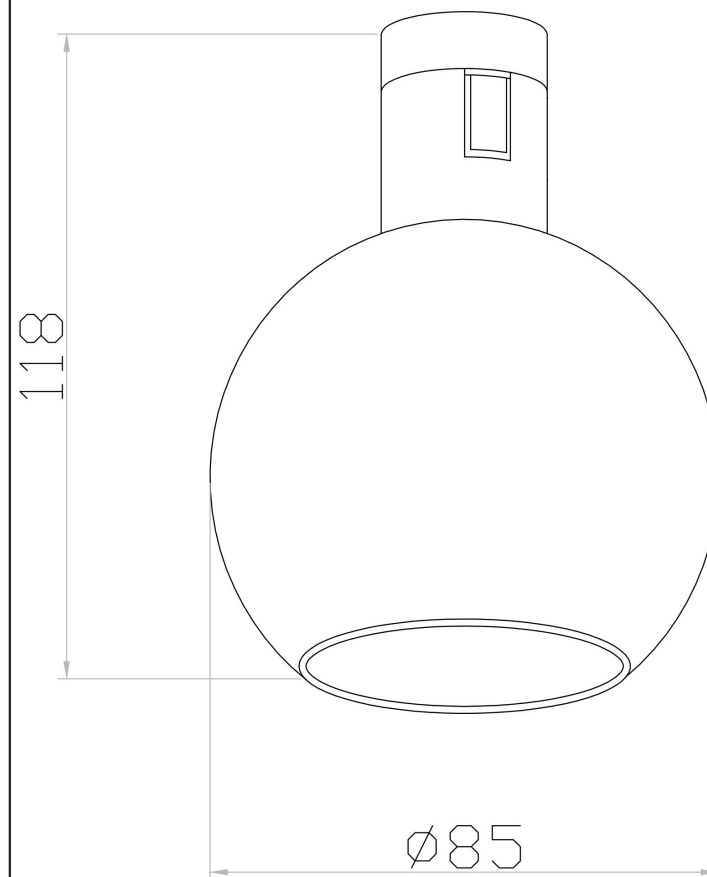

1

MAX 3W  
40 Lumen

Model: TR148-1-3W3K-B-DE

Collection: Modulares

Bubble  
Track light

This product contains a light source of the  
energy efficiency class G