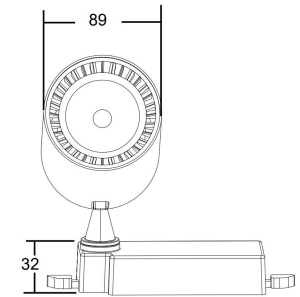

Instruction

TR029-3-30W4K-W

MAX 26W
2 800 Lumen

Model: TR029-3-30W4K-W
Collection: 3 phase track system

Track light