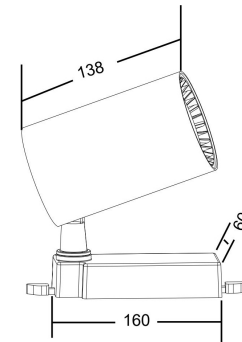

Instruction

TR029-3-30W4K-W

MAX 26W
2 800 Lumen

Model: TR029-3-30W4K-W
Collection: 3 phase track system

Track light