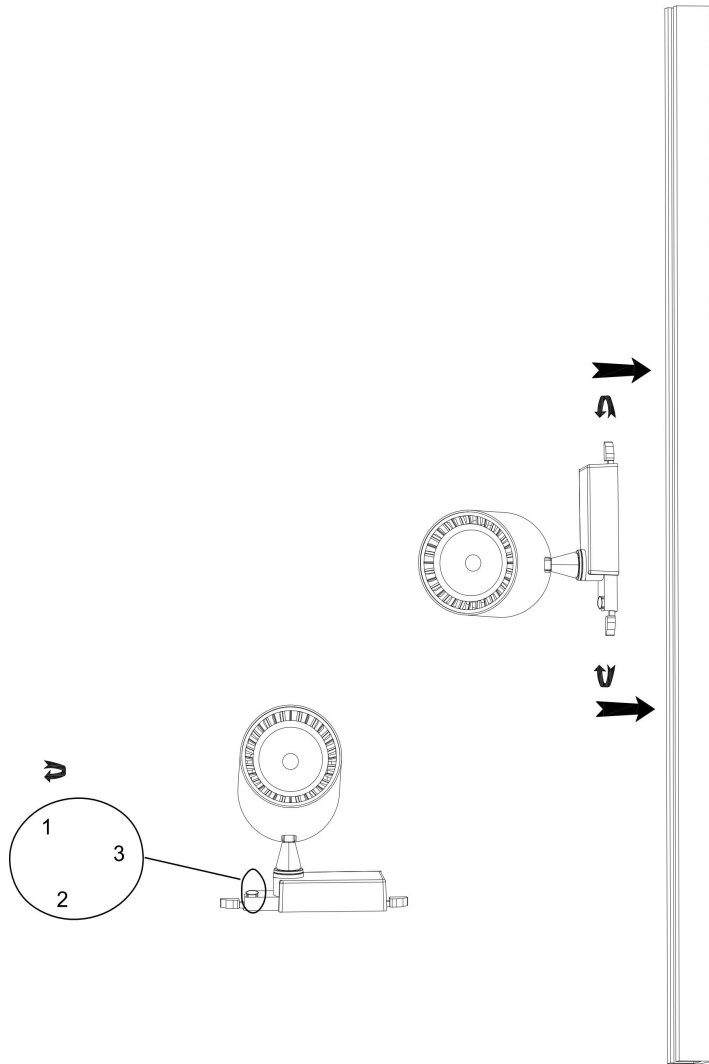

Instruction

TR029-3-30W4K-W

MAX 26W
2 800 Lumen

Model: TR029-3-30W4K-W
Collection: 3 phase track system

Track light