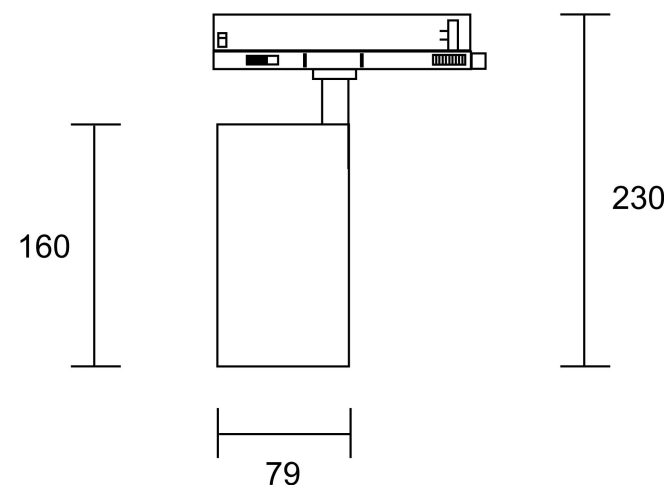

C C.W W

C- 2700K
C.W- 4000K
W- 5000K

MAX 30W
2 250 Lumen

Model: TR251-30W2.7-5K-B

Collection: Dreiphasen-

Vuoro Pro
Track light

This product contains a light source of the energy efficiency class G