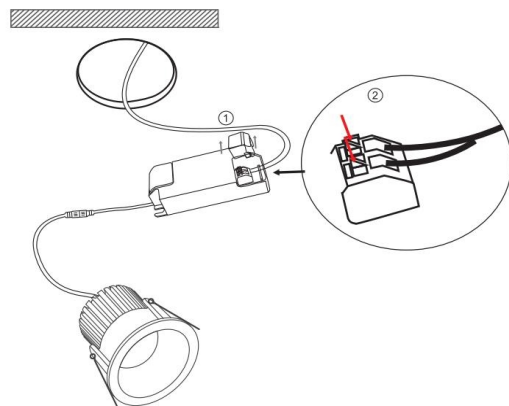

1

2

3

MAX 6W
390 Lumen

Model: DL034-01-06W4K-D-B

Collection: Downlight

Zoom

Recessed

This product contains a light source of the energy efficiency class G