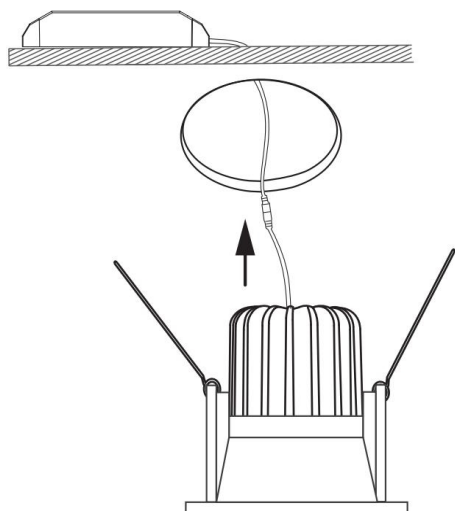

1

2

3

MAX 6W
390 Lumen

Model: DL034-01-06W4K-D-B

Collection: Downlight

Zoom

Recessed