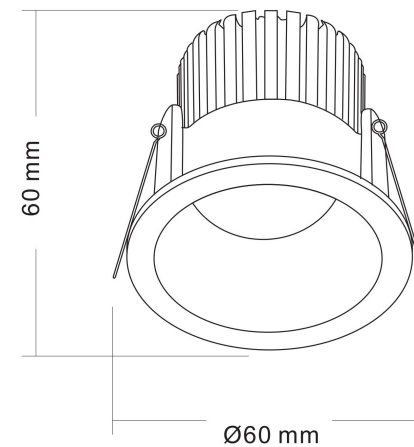

1

2

3

MAX 6W
390 Lumen

Model: DL034-01-06W4K-D-B

Collection: Downlight

Zoom

Recessed

This product contains a light source of the energy efficiency class G