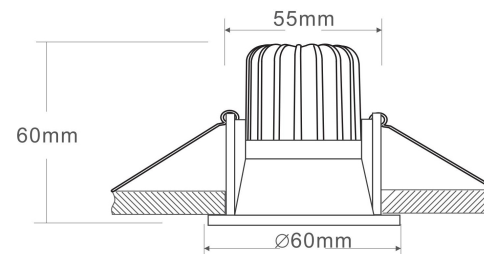

1

2

3

MAX 6W
390 Lumen

Model: DL034-01-06W4K-D-B

Collection: Downlight

Zoom

Recessed