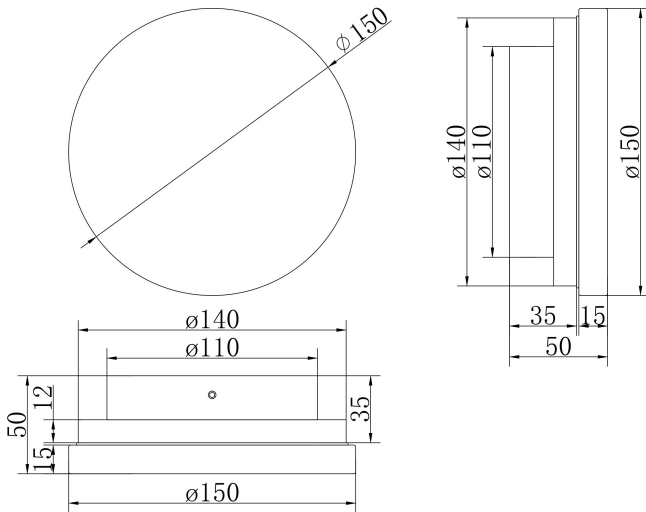

3 CCT  
2700/3000/4000

MAX 5W  
300 Lumen

Model: MOD461WL-L5W3K  
Collection: Modern  
Series: Basic Texture  
Wall Lamps

This product contains a light source of the energy efficiency class F