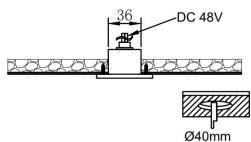

CA050-TRS-FW-B

CA050-TFW-B

CA050-CCS-B

CA050-EDC-B

CA050-GMH-B

MAX 13W  
960 Lumen

Model: C151CL-13W3K-B  
Collection: Beleuchtungssystem  
Focus LED  
Recessed