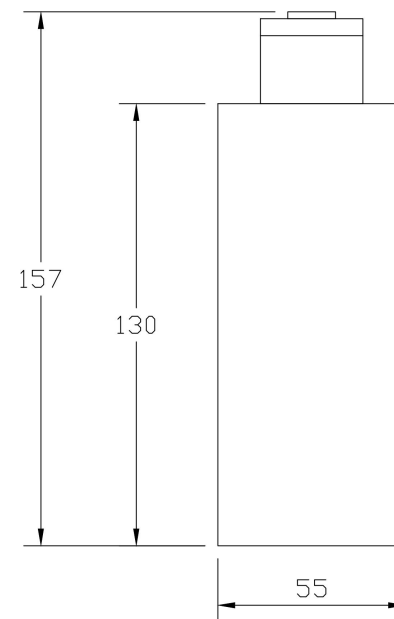

CA050-TRS-FW-B

CA050-TFW-B

CA050-CCS-B

CA050-EDC-B

CA050-GMH-B

MAX 13W  
960 Lumen

Model: C151CL-13W3K-B  
Collection: Beleuchtungssystem  
Focus LED  
Recessed