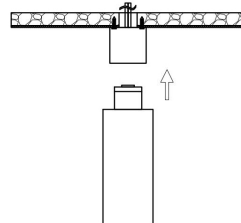

CA050-TRS-FW-B

CA050-TFW-B

CA050-CCS-B

CA050-EDC-B

CA050-GMH-B

MAX 13W  
960 Lumen

Model: C151CL-13W3K-B  
Collection: Beleuchtungssystem  
Focus LED  
Recessed