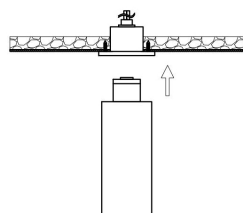

CA050-TRS-FW-B

CA050-TFW-B

CA050-CCS-B

CA050-EDC-B

CA050-GMH-B

MAX 13W  
960 Lumen

Model: C151CL-13W3K-B  
Collection: Beleuchtungssystem  
Focus LED  
Recessed