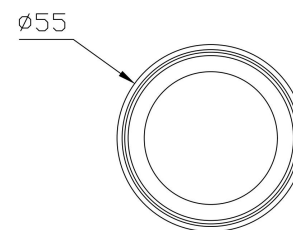

CA050-TRS-FW-B

CA050-TFW-B

CA050-CCS-B

CA050-EDC-B

CA050-GMH-B

MAX 13W  
960 Lumen

Model: C151CL-13W3K-B  
Collection: Beleuchtungssystem  
Focus LED  
Recessed