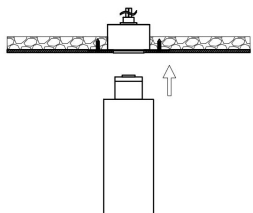

CA050-TRS-FW-B

CA050-TFW-B

CA050-CCS-B

CA050-EDC-B

CA050-GMH-B

MAX 13W  
960 Lumen

Model: C151CL-13W3K-B  
Collection: Beleuchtungssystem  
Focus LED  
Recessed