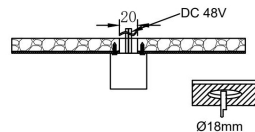

CA050-TRS-FW-B

CA050-TFW-B

CA050-CCS-B

CA050-EDC-B

CA050-GMH-B

MAX 13W  
960 Lumen

Model: C151CL-13W3K-B  
Collection: Beleuchtungssystem  
Focus LED  
Recessed